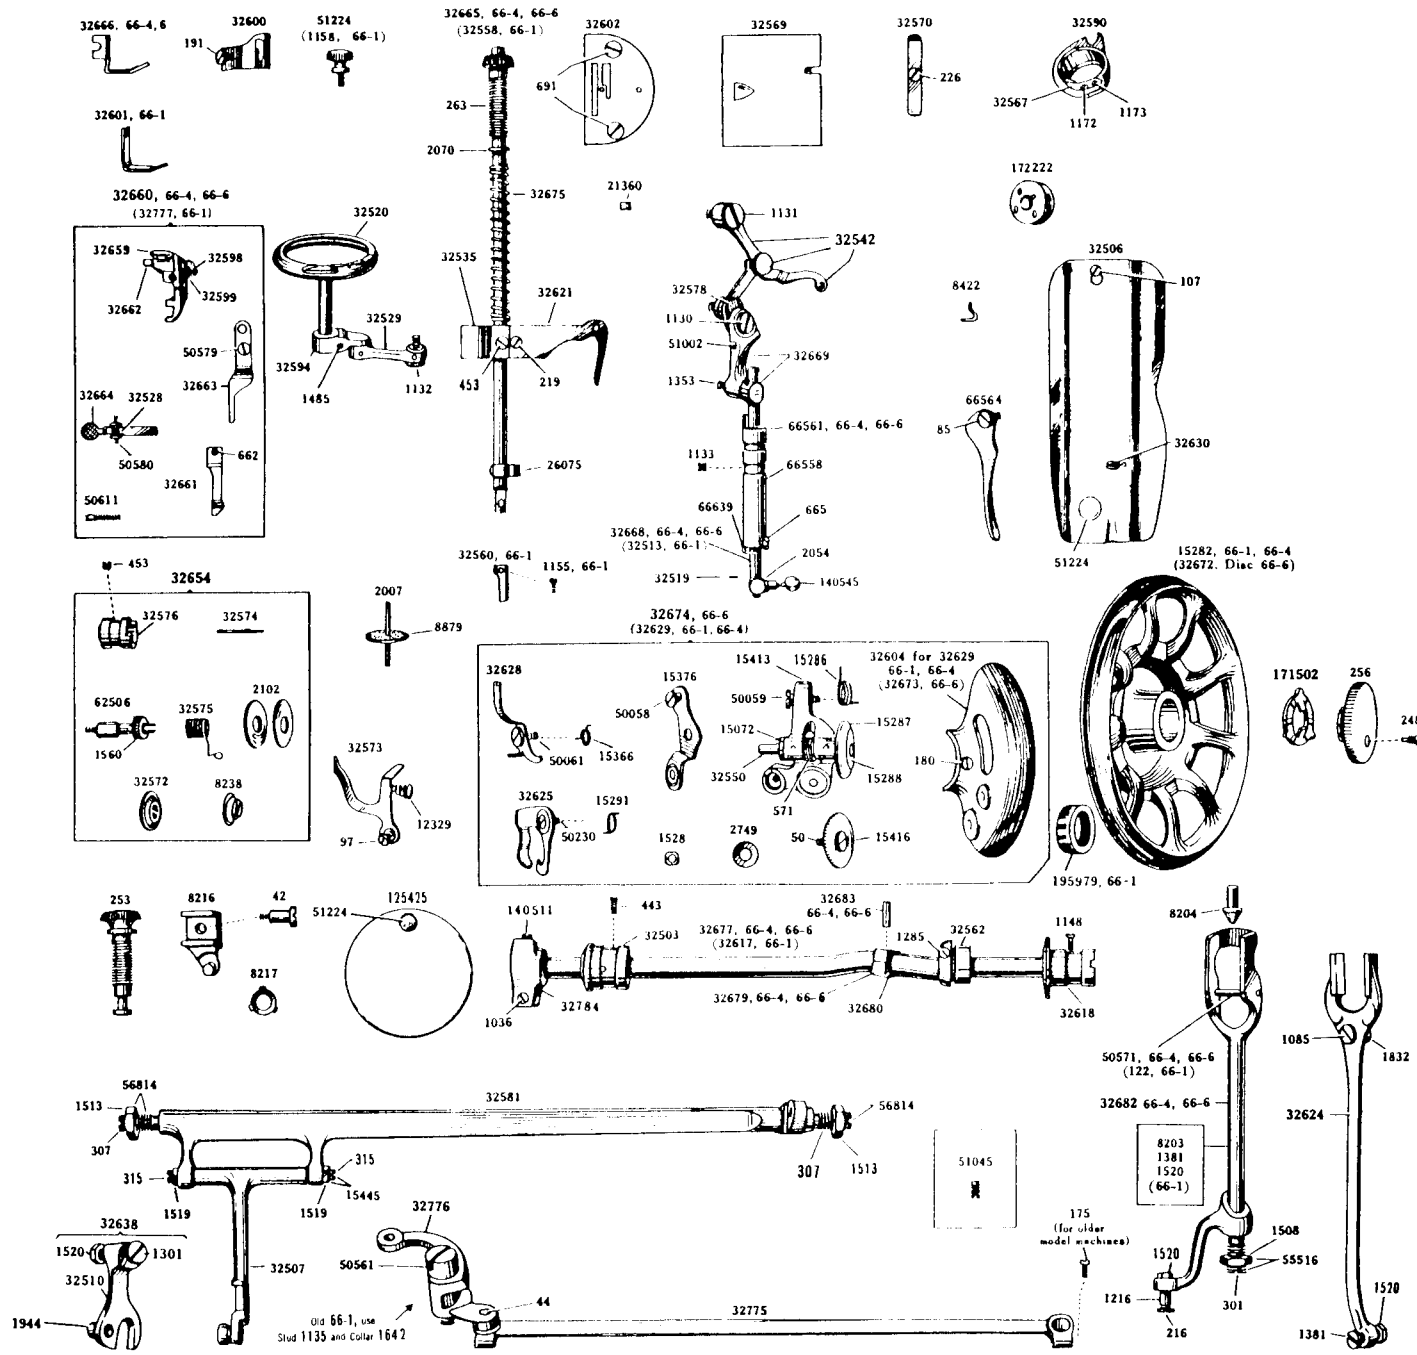

SINGER

66-1/66-4/66-6

List of Parts—Machines Nos. 66-1, 66-4 and 66-6

*Vertical
 needles
 (has hemmer to convert this machine
 to zigzag - 161162 (N111)
 (has cam)*

ATTACHMENT SET 160809

- 8879 Felt Washer (2)
- 35931 Hemmer Foot
- 36865 Edge Stitcher
- 81245 Binder
- 86742 Ruffler
- 121441 Gathering Foot
- 161133 Tube of Oil
- 161294 Screwdriver (LG)
- 161295 Screwdriver (SM)
- 2020(15x1) Needles 11 (3) 14 (3)

From the literature of: **Dial and Needle Corp**

List of Parts—Machines Nos. 66-1, 66-4 and 66-6

From the library of: Diamond Needle Corp