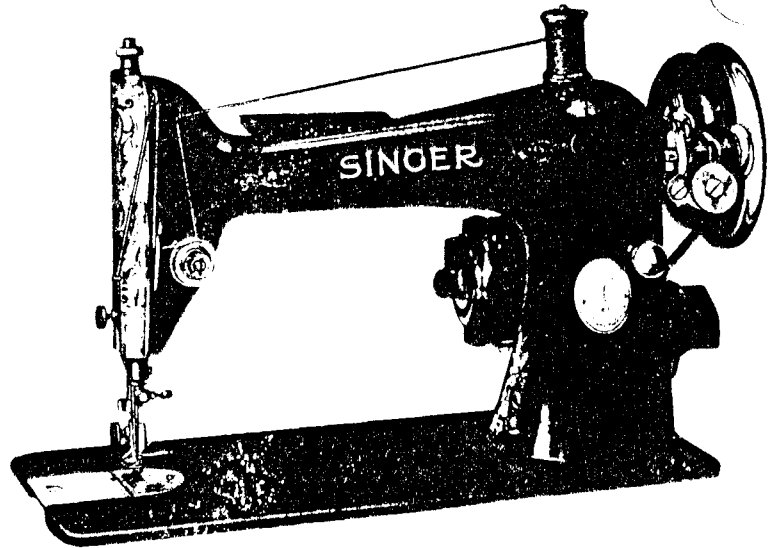

SINGER

66-1/66-4/66-6

List of Parts—Machines Nos. 66-1, 66-4 and 66-6

*Vertical
 needles
 (has hemmer to convert this machine
 to zigzag - 161162 (N111)
 (has cam)*

ATTACHMENT SET 160809

- 8879 Felt Washer (2)
- 35931 Hemmer Foot
- 36865 Edge Stitcher
- 81245 Binder
- 86742 Ruffler
- 121441 Gathering Foot
- 161133 Tube of Oil
- 161294 Screwdriver (LG)
- 161295 Screwdriver (SM)
- 2020(15x1) Needles 11 (3) 14 (3)